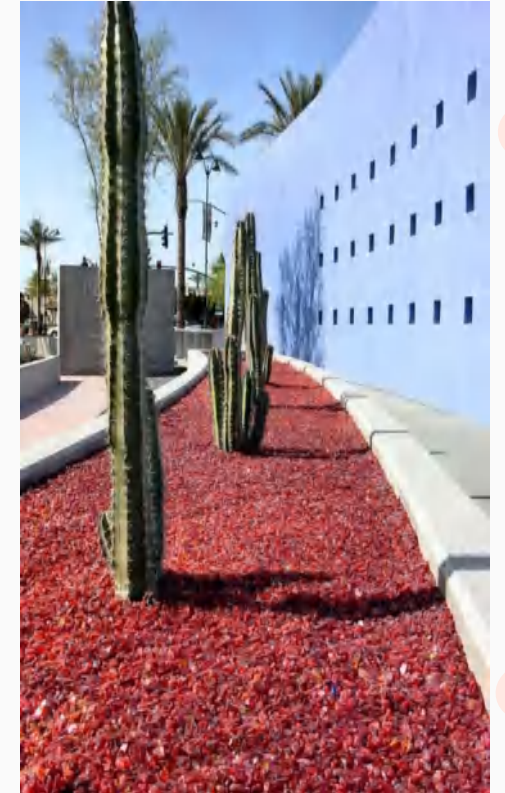

用途展示 Usage showing (1) Fire Place (2) Landscaping