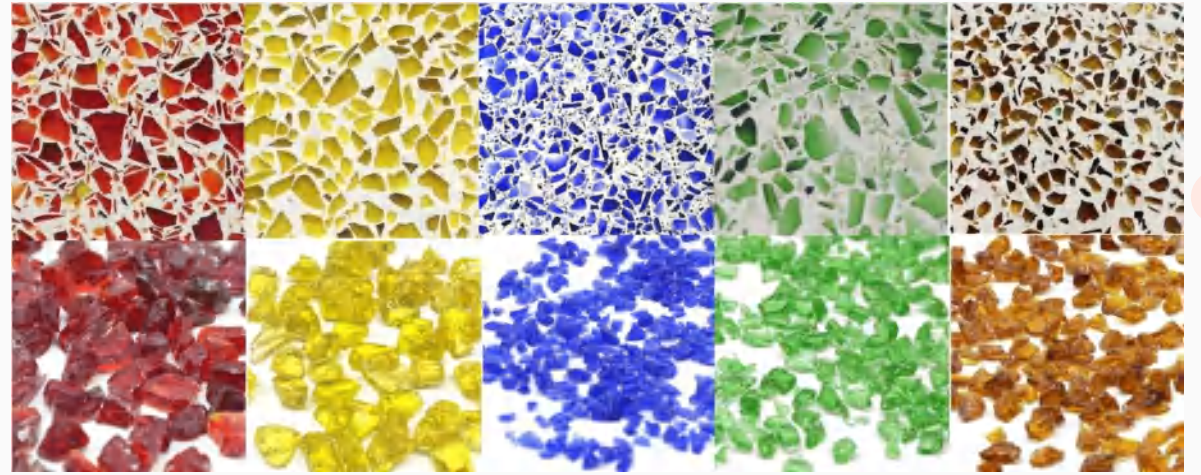

GD-034 wine red diamond

GD-035 silver diamond

GD-036 gold

用途展示 Usage showing (1) Landscaping (2) for making terrazzo stone (3) Fish tank bottom sand (Aquarium Stone)

十二、玻璃珠 Glass Beads (Size: 0.5-12mm any size) (1-3mm,3-6mm,6-9mm,9-12mm)

GB-001 white Porcelain

GB-002 crystal color

GB-003 deep blue

GB-004 sky blue

GB-005 sea blue

GB-006 light yellow

GB-007 yellow

GB-008 tea color

GB-009 hu platinum

GB-010 black color

GB-011 purple color

GB-012 Kallaite

GB-013 grey color

GB-014 red color

GB-015 orange color

GB-016 deep green