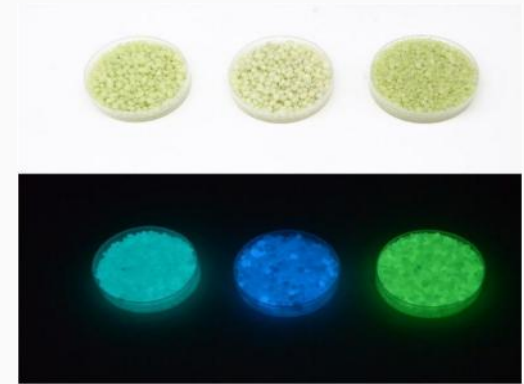

Mixed color sea glass-1

Mixed color sea glass-2

Mixed color sea glass-3

十五、钢化玻璃球 Armored Glass (the size is : 6mm, 10mm)

AG-001 Sliver & white glass

AG-002 24K gold glass

AG-003 Ford blue glass

AG-004 sea blue glass

AG-005 gem blue glass

AG-006 black glass

AG-007 grey glass

AG-008 green glass

AG-009 gold tea glass

AG-010 white glass

AG-011 Gem blue film

AG-012 grey tea film

AG-013 black film

AG-014 white film

用途展示 Usage showing (1) Fire Place (2) Landscaping

十六、玻璃发光石 Glass Glow in the dark (Size:0.8-1.5mm. 1-3mm. 3-6mm. 6-9mm. 9-12mm. 12-20mm)

1. Glow Stone Rocks

Glowing 3 colors: blue green, sky blue, yellow green